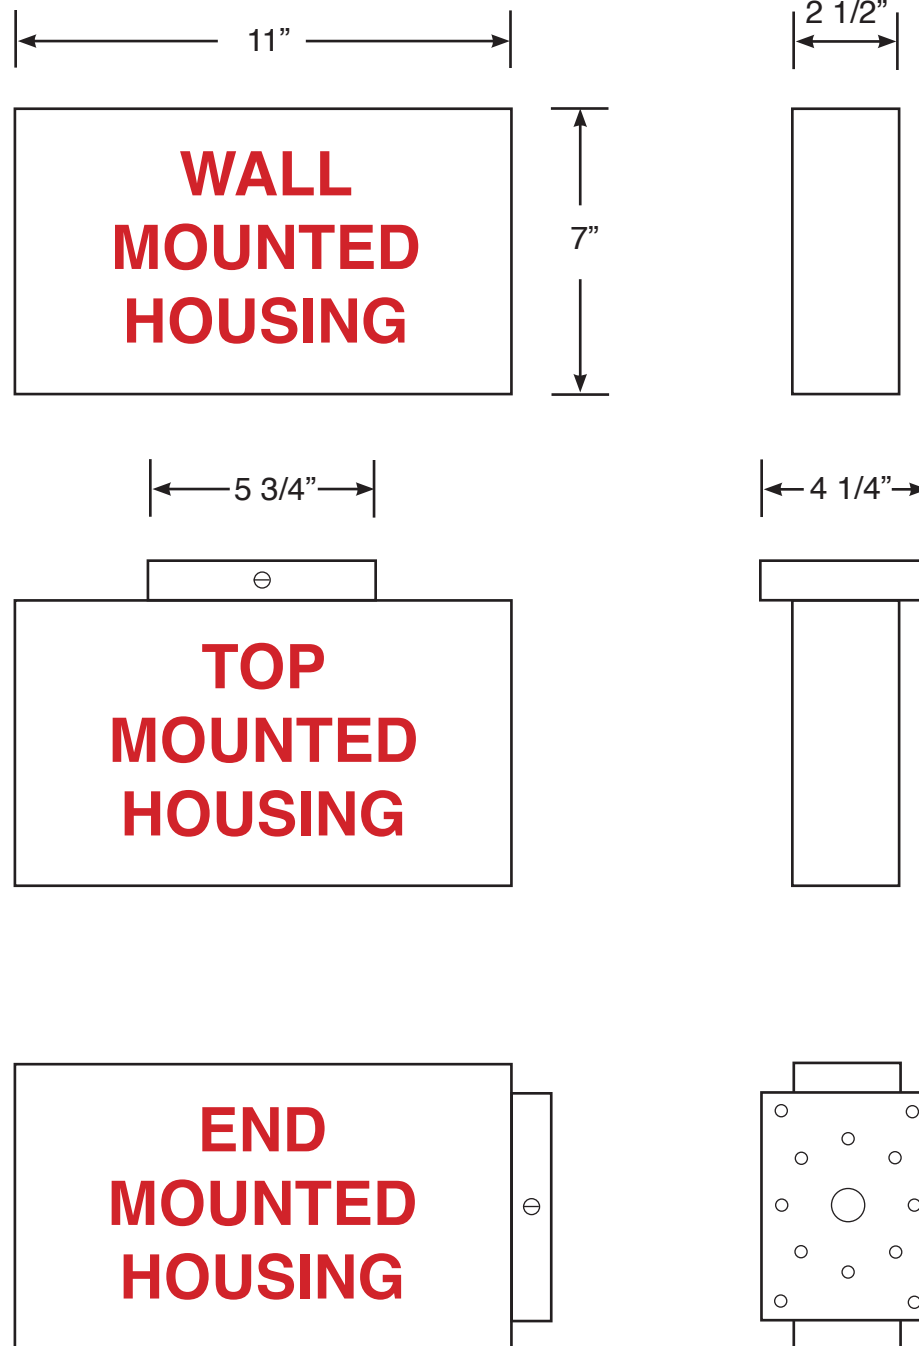

CLS

Specifications

CONSTRUCTION: 20 gauge (.039") electro-galvanized steel welded, ground and polished.

FINISH: Baked powder coat.

COLOR: Gloss "Pure White".

LENS: Acrylic, 1/8" thick, white translucent color, removable.

MESSAGE FONT: Helvetica bold, 1" height or larger, red.

ELECTRICAL: Volts: 110 AC, Wattage: 5, Amperage: .045.

MOUNTING BOX: Two piece, adjustable in plane 360 degree.

MOUNTING PLATE: Keyholes with .250" secondary mounting holes. .875" Round electrical connection port is centered.

COUNTRY OF ORIGIN: USA

CARR CORPORATION
carrcorp@aol.com - 800 952 2398
carrcorporation.com-12/20-Page5