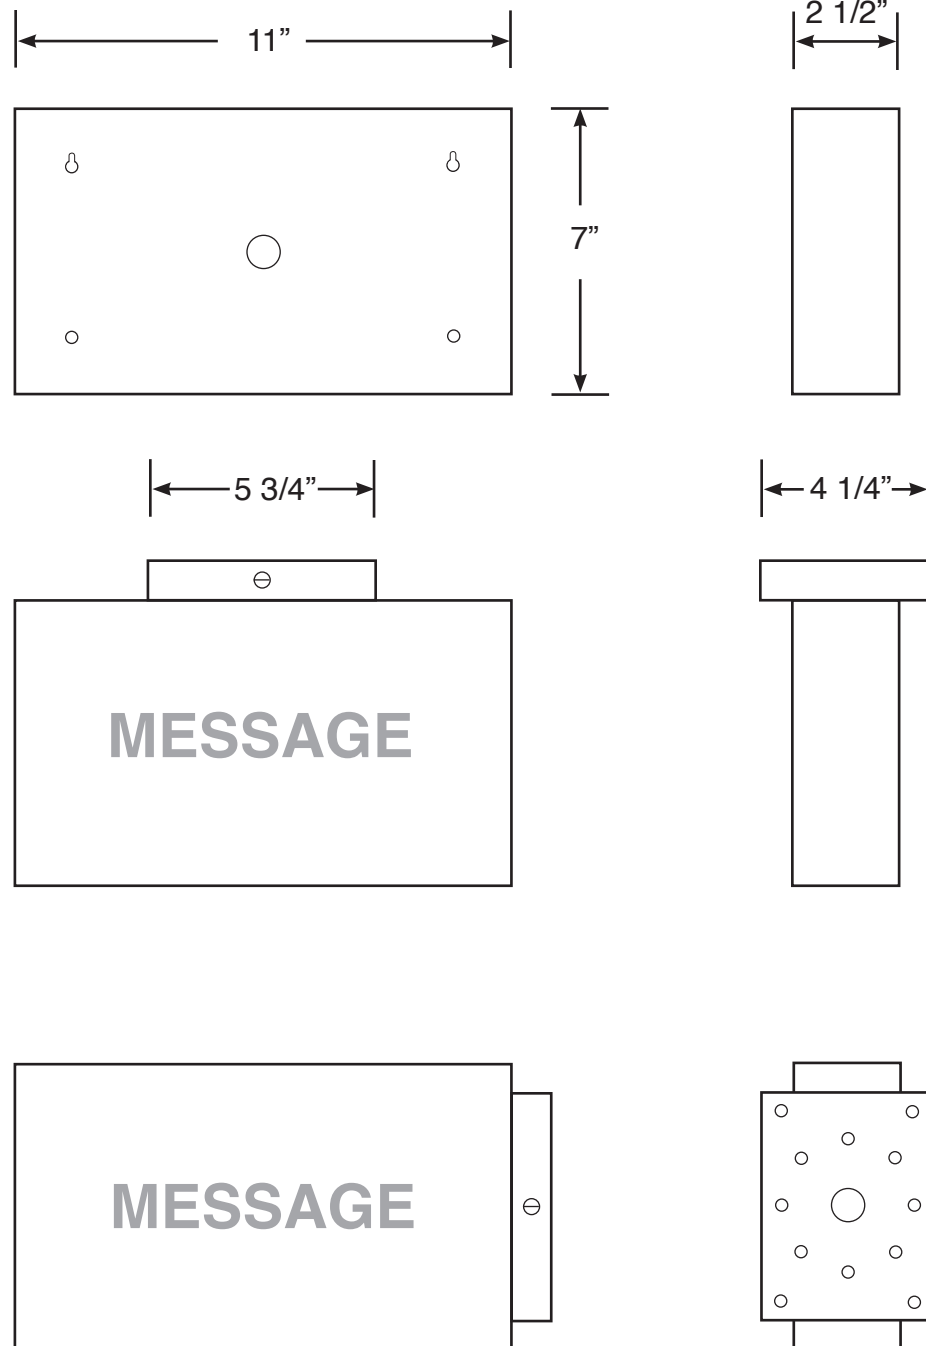

CLS

Specifications

CONSTRUCTION: 20 gauge (.039") electro-galvanized steel welded, ground and polished.

FINISH: Baked powder coat.

COLOR: Gloss "Pure White".

LENS: Acrylic, 1/8" thick, white translucent color, removable.

MESSAGE FONT: Helvetica bold, 1" height, red or black.

ELECTRICAL: Volts: 110 AC, Wattage: 5, Amperage: .045.

MOUNTING BOX: Two piece, adjustable in plane 360 degree.

MOUNTING PLATE: Keyholes with .250" secondary mounting holes. .875" Round electrical connection port is centered.

COUNTRY OF ORIGIN: USA

CARR CORPORATION
carrcorp@aol.com - 800 952 2398
carrcorporation.com - 5/18 - Page 6